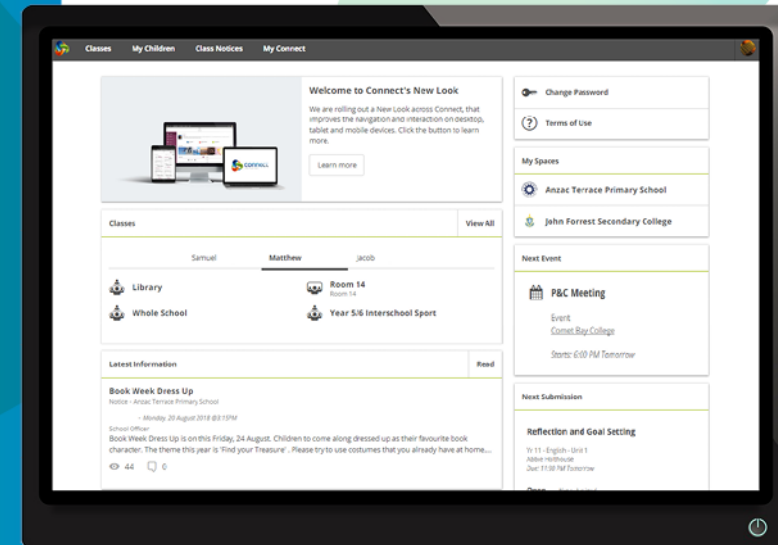

See all your children's Connect classes for notices, calendar events, learning activities and assignments