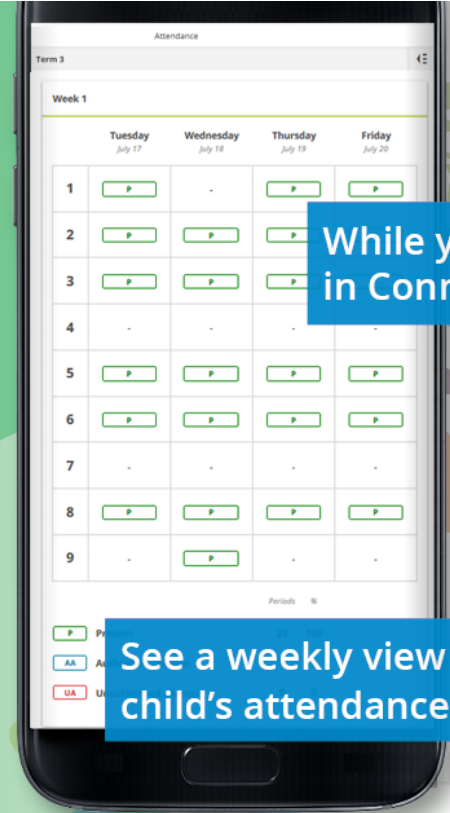

Secure
Convenient
Paperless

See all your children's Connect classes for notices, calendar events, learning activities and assignments

Login to CONNECT

USING YOUR PREFERRED BROWSER

Use your P-number as your user name

If you can't remember your login details follow the 'Forgot Your Password' link

Download your child's report or print if you like

While you're in Connect

See a weekly view of your child's attendance

See what else Connect has to offer